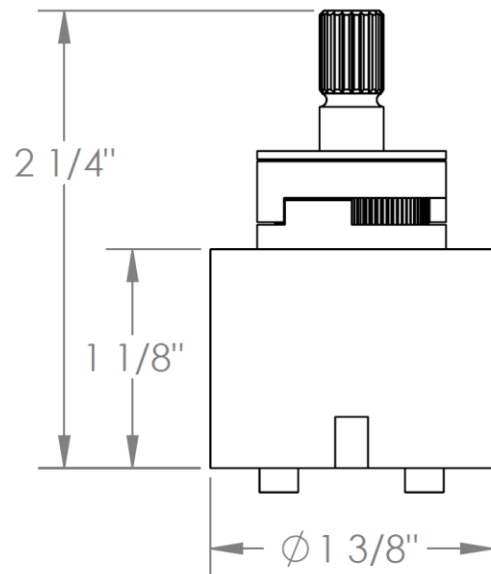

CRT111-7.3

Sutton Single Hole Kitchen Faucet Cartridge

Meets the applicable requirements of ASME A112.18.1-2005/CSA B125.1-05, entitled "Plumbing Supply Fittings"

WATERMARK DESIGNS 2/19/2019

350 Dewitt Ave Brooklyn NY 11207 USA T 718 257 2800 F 718 257 2144 info@watermark-designs.com